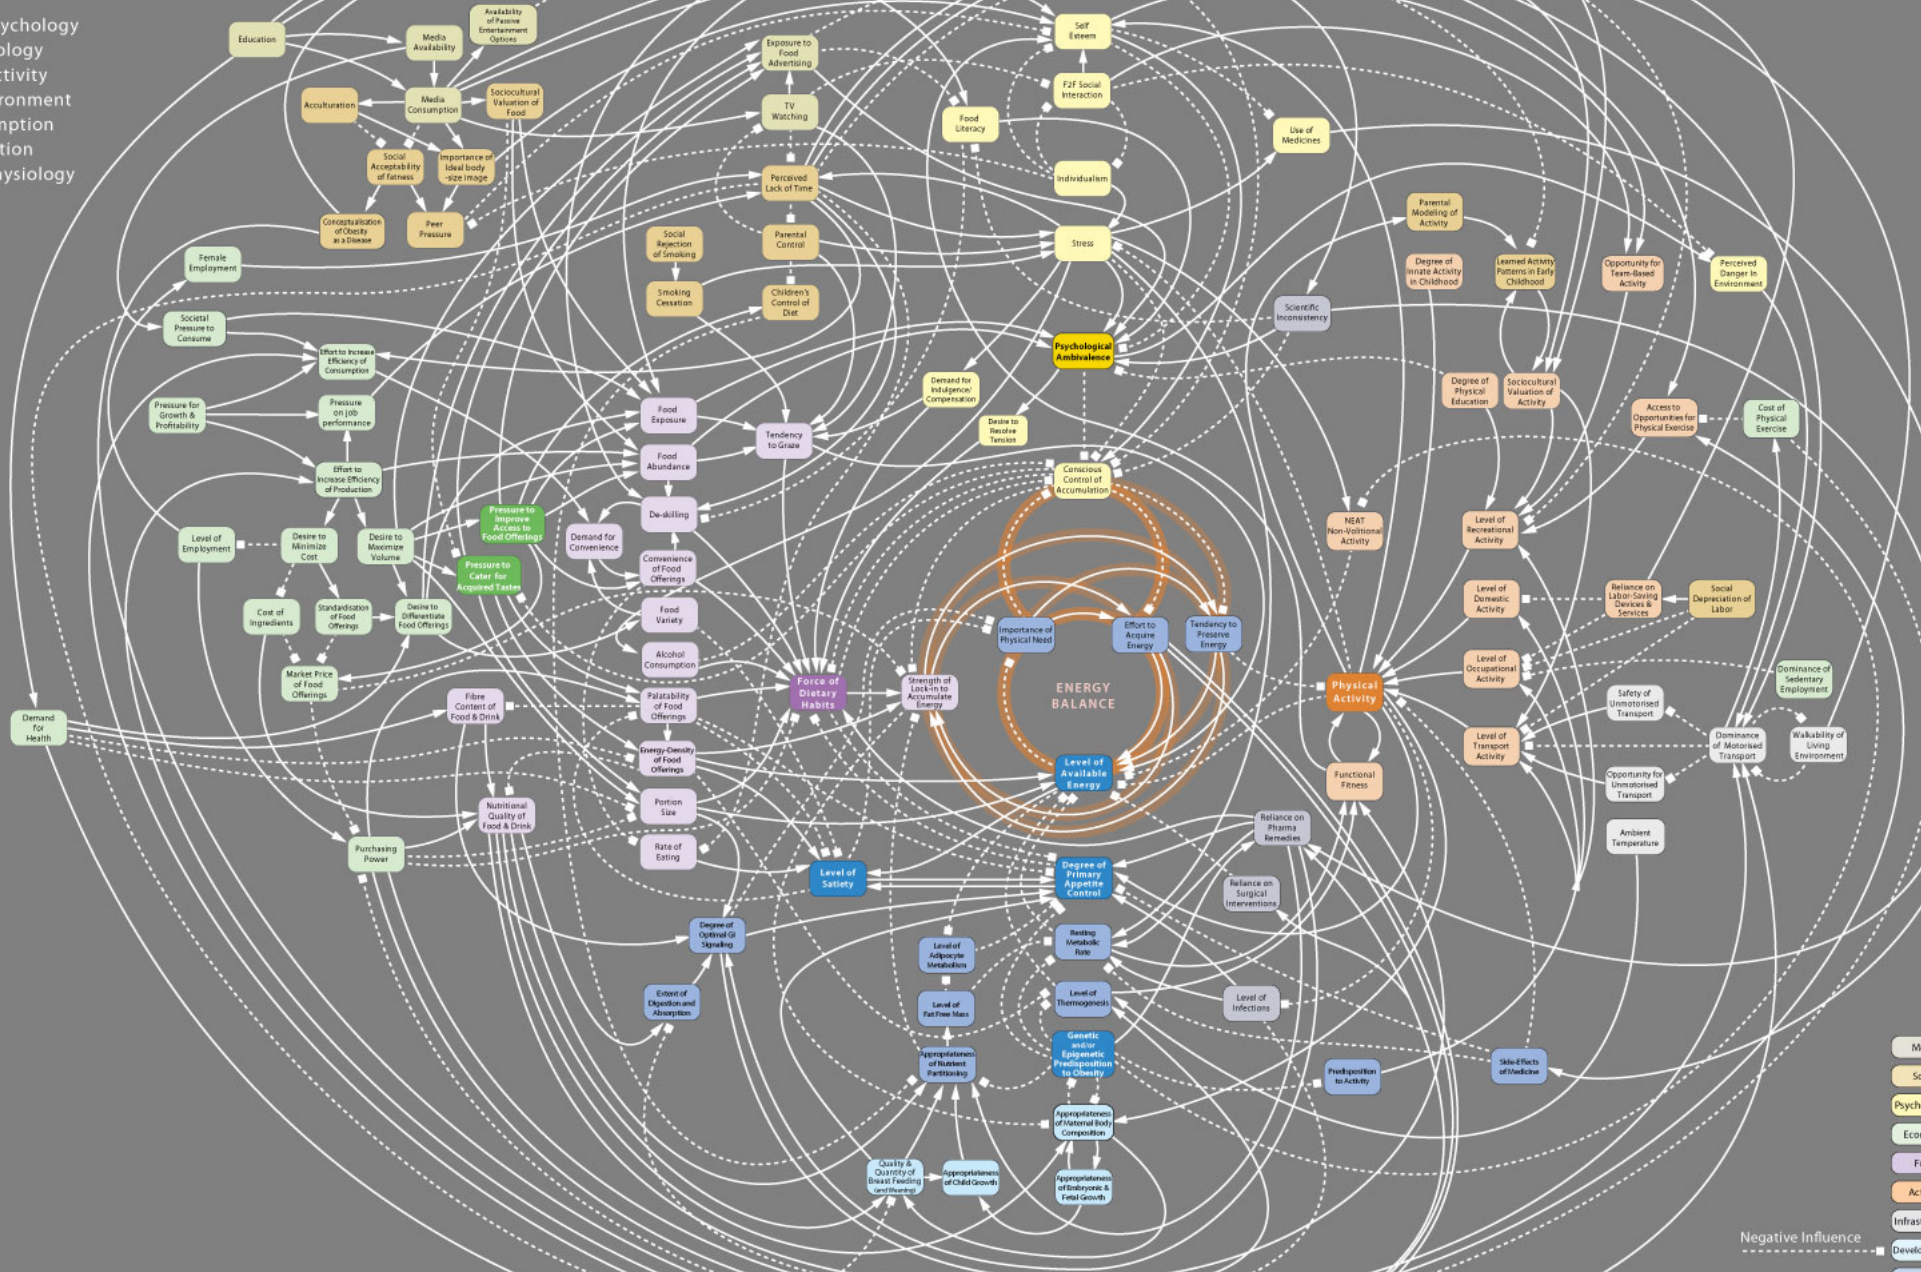

shift^o Obesity System Influence Diagram

Full Map

Clusters

Click-drag to scroll
Double-click to zoom in/out

Core Loop

- Individual Psychology
- Social Psychology
- Individual Activity
- Activity Environment
- Food Consumption
- Food Production
- Individual Physiology
- Physiology

- Me
- Soc
- Psycho
- Econ
- Food
- Act
- Infra
- Develop
- Biolo

Negative Influence

Positive Influence →

sh
clari

copyright © 2008 shift n. cvba